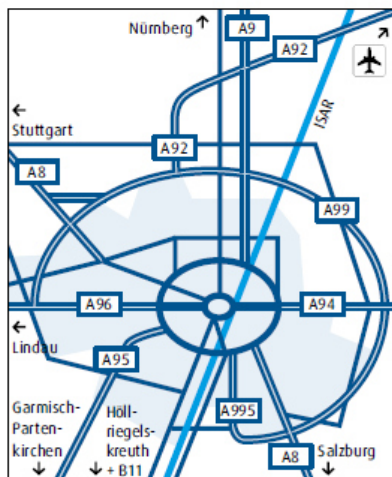

Klaus Ohlig

Head of Linde Engineering, The Linde Group

Investment Opportunities in Kuala Lumpur

Ai Li Koch

Consultant, Invest KL Corporation

Moderation / Diskussionsleitung

Christian Wachtmeister

Chapter Initiator GMRT München

Directions Pullach site. Anfahrtsskizze Standort Pullach.

Anfahrt Besucherparkplatz. Directions visitor parking.

Linde AG
For visitors of the Linde Engineering Division:
Linde Office Center (LOC)
Wolfratshäuser Strasse 138, 82049 Pullach, Germany